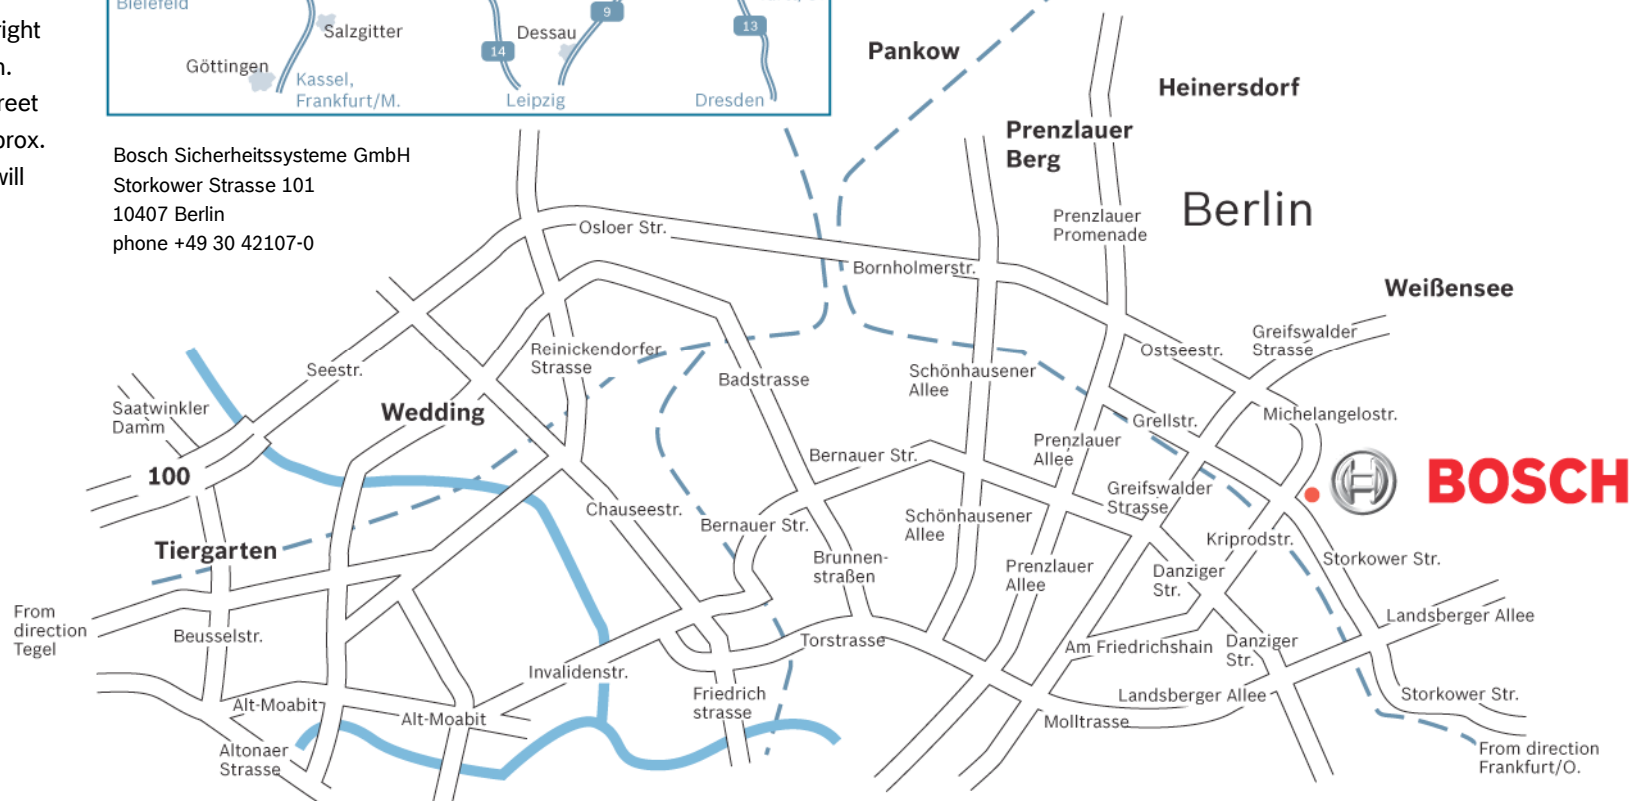

# Location Berlin

Traveling by car

From Berlin Tegel (TXL) Airport:  
Drive on the A111 in the direction of "Zentrum"  
(centre, also Dresden, Leipzig, Magdeburg,  
Wilmerdorf). At the Charlottenburg triangular  
junction, change to the A111 in the direction of  
Wedding and Spandau. After 900 m drive on the  
A100. Leave the A100 at the exit  
Beusselstraße/Seestraße. Continue on  
Seestraße, driving about 5 km straight ahead.  
You will be continuing on Osloerstraße,  
Bornholmerstraße and Wisbyerstraße. Turn right  
onto Prenzlauer Allee and continue for 600 m.  
Turn left on Grellstraße. Continue until the street  
becomes Storkower Straße. Continue for approx.  
800 m and turn left on Kniprodestraße. You will  
now have arrived at Bosch Security Systems  
Berlin.

# Location Berlin

Traveling by public transportation

From Berlin Main Railway Station:  
At the railway station, get on the S5, S7 or S9 in the direction of Strausberg, Ahrensfelde or Schönefeld to Alexanderplatz. From there take the bus 200 in the direction of Micheangelostraße and get off at the bus Kniprodestr./Storkower Str. You will now have arrived at Bosch Security Systems.