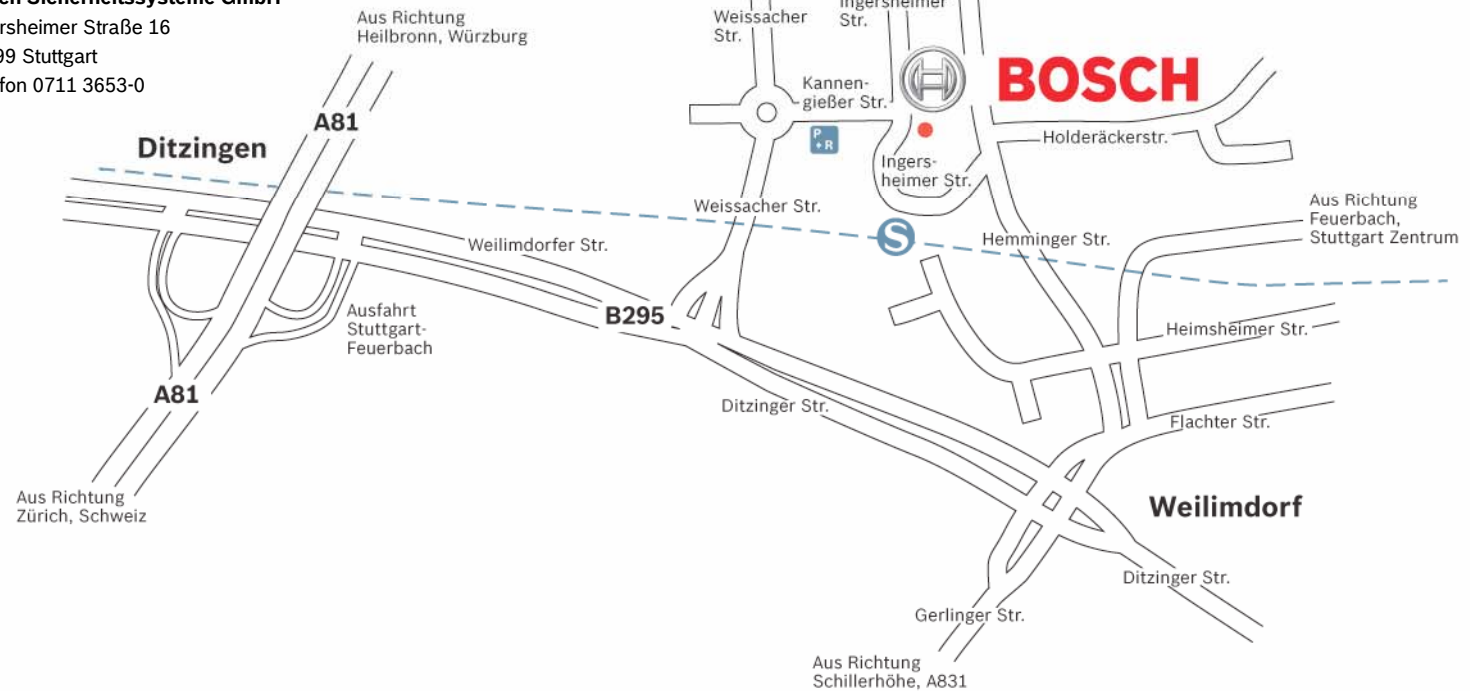

# Location Stuttgart

Travel by car

## From Frankfurt, Mannheim, Würzburg, Heilbronn (A81):

Leave the A81 at the Stuttgart-Feuerbach exit (18) and follow the B295 in the direction of S-Feuerbach, S-Weilimdorf, Korntal-Münchingen and Ditzingen-Ost. Follow Weilimdorfer Straße (B295) for 1,4 km, turning left into Weissacher Straße. At the roundabout take the first exit onto Kannengießer Straße. Turn right onto Ingersheimer Straße. The Bosch building is on the left side.

## From Munich, Ulm, Karlsruhe (A8):

At the 'Dreieck Leonberg' motorway junction (49 / 19) switch to the A81 motorway in the direction of Würzburg, Heilbronn and S-Feuerbach. Leave the A81 at the Stuttgart-Feuerbach exit (18) and follow the B295 in the direction of S-Feuerbach, S-Weilimdorf, Korntal-Münchingen and Ditzingen-Ost. Follow Weilimdorfer Straße (B295) for 1,2 km, turning left into Weissacher Straße. At the roundabout take the first exit onto Kannengießerei Straße. Turn right onto Ingersheimer Straße. The Bosch building is on the left side.