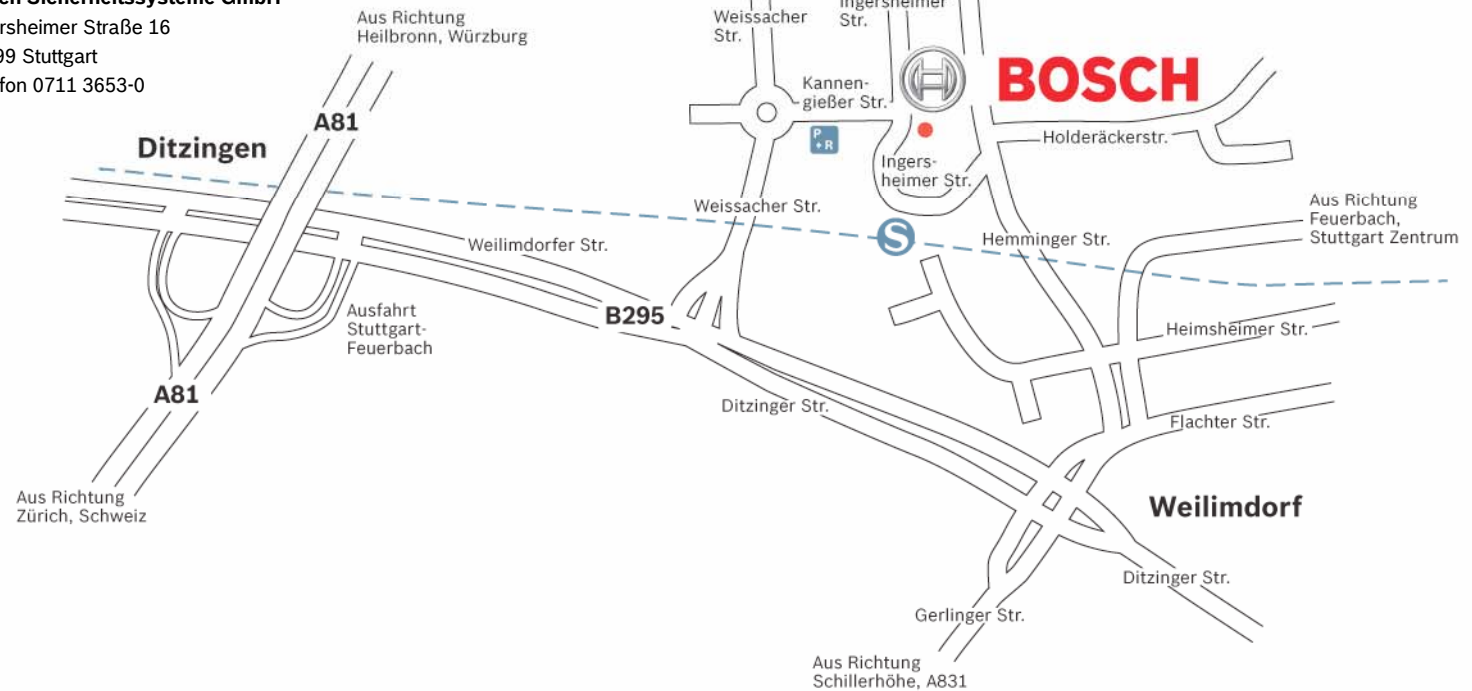

Bosch Sicherheitssysteme GmbH

Ingersheimer Straße 16
70499 Stuttgart
Telefon 0711 3653-0